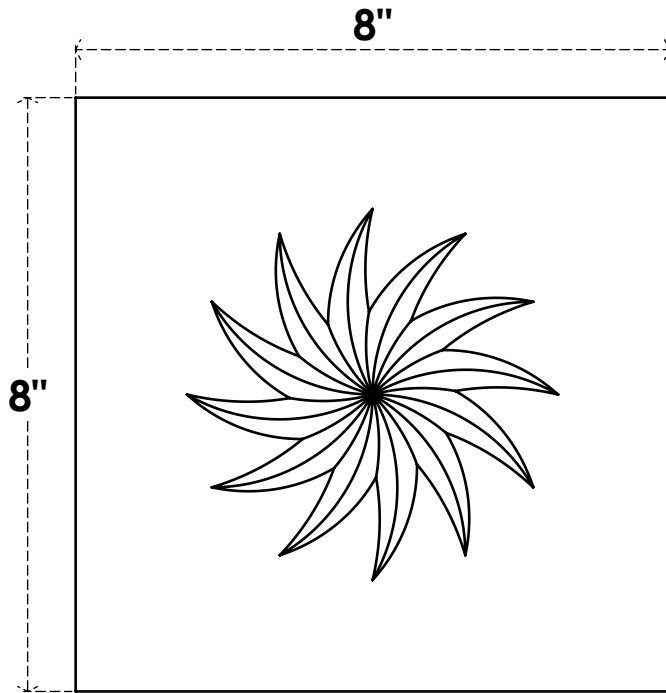

ROSP080X080X100SDG12

8"W X 8"H X 1"P STANDARD SEDGWICK SPIRAL ROSETTE WITH SQUARE EDGE,
ARCHITECTURAL GRADE PVC

FRONT

SIDE

EKENA MILLWORK
2300 WEST MAIN ST.
CLARKSVILLE, TX 75426
TOLL FREE: 866-607-0453
WWW.EKENAMILLWORK.COM