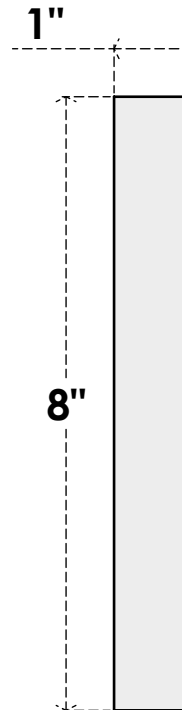

ROSP080X080X100SDG12

8"W X 8"H X 1"P STANDARD SEDGWICK SPIRAL ROSETTE WITH SQUARE EDGE,
ARCHITECTURAL GRADE PVC

FRONT

SIDE

EKENA MILLWORK
2300 WEST MAIN ST.
CLARKSVILLE, TX 75426
TOLL FREE: 866-607-0453
WWW.EKENAMILLWORK.COM

NOTES

1. INSTALLATION TO BE COMPLETED IN ACCORDANCE WITH MANUFACTURER'S SPECIFICATIONS.
2. DRAWING MAY NOT BE TO SCALE
3. THIS DRAWING IS INTENDED FOR DESIGN AND PLANNING PURPOSES ONLY.
4. ALL INFORMATION CONTAINED HEREIN WAS CURRENT AT THE TIME OF DEVELOPMENT BUT MUST BE REVIEWED AND APPROVED BY THE PRODUCT MANUFACTURER TO BE CONSIDERED ACCURATE.
5. ARCHITECTURAL GRADE PVC PRODUCTS ARE MADE FROM EXPANDED CELLULAR PVC AND COME NATURALLY WHITE BUT MAY BE PAINTED